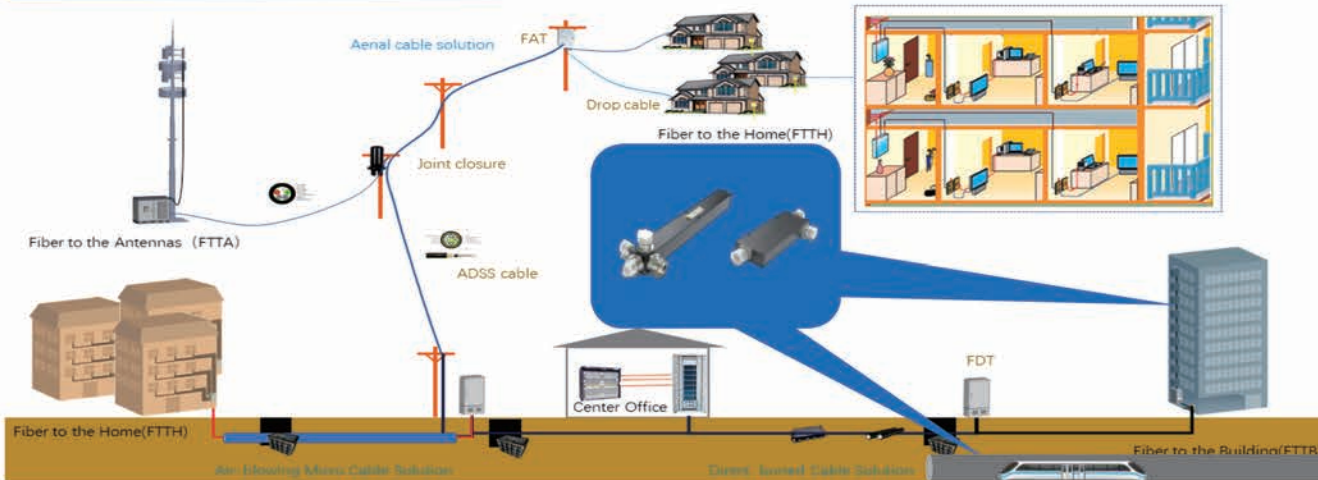

RF Device 射频设备

General Description 概述

In the mobile communication system, the source signal is evenly distributed to various indoor areas through passive power distribution devices such as power splitters and directional couplers, feeders, and indoor antennas to achieve extended indoor coverage.

在移动通信系统中,源信号通过功分器和定向耦合器、馈线、室内天线等无源配电器件,将源信号均匀分配到室内各个区域,实现室内的扩展覆盖。

Features 特征

- Wide Frequency Band, can cover 4G/5G system;
宽频带,可覆盖4G/5G系统;
- Low Insertion Loss;
低插入损耗;
- N, 7/16 DIN, 4.3-10 connectors are available;
提供N, 7/16 DIN, 4.3-10 连接器;
- IP65 / IP67 Waterproof Standard
IP65 / IP67 防水标准

Application 应用

- Subway and tunnel signal coverage
地铁和隧道信号覆盖
- Airport, convention center, shopping mall signal coverage
机场、会展中心、商场信号覆盖

Application Scenario 应用场景

XB-RF-CA

XB-RF-DQ

XB-RF-GF

XB-RF-HL

XB-RF-OH